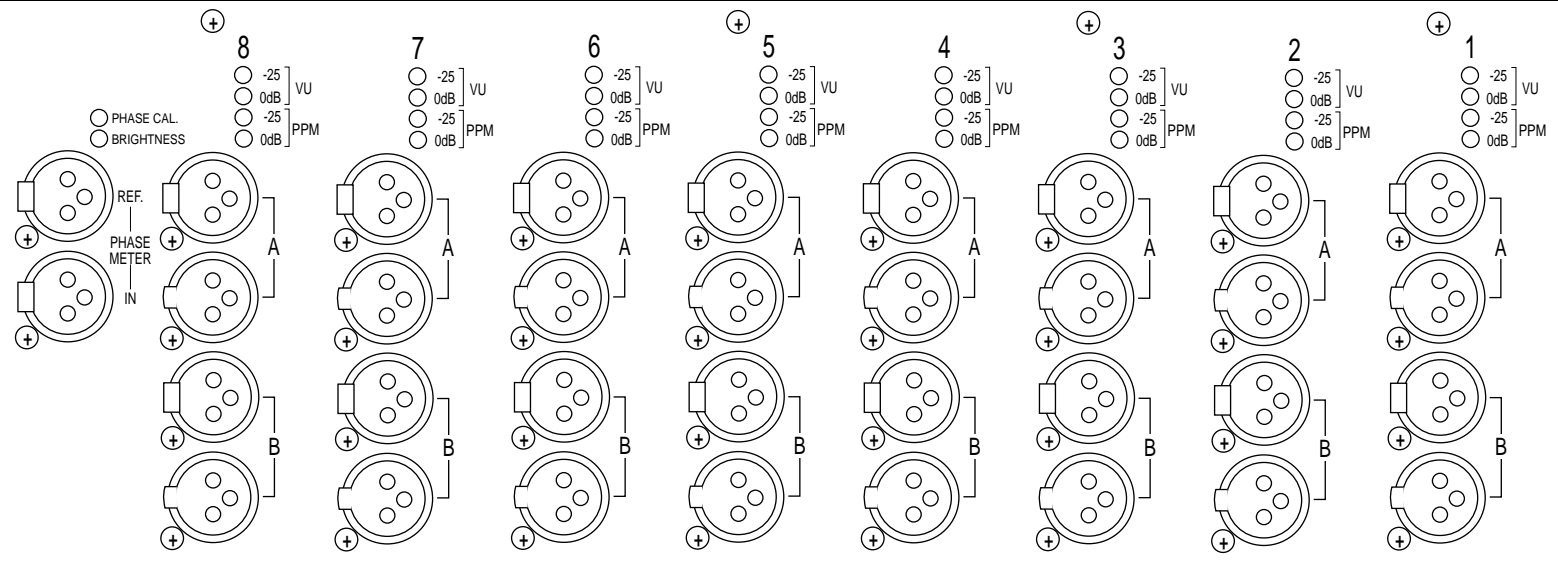

A5

B5

A6

B6

A7

B7

A8

B8

- 12345678 EXT ○ - Ø REF
- 12345678 EXT ○ - Ø IN
- A B ○ - INPUT
- VU PPM ○ - DYN.

**LAFONT**  
Audio Labs

FUSE  
117V/500mA  
230V/315mA  
slow blow

CAUTION: To prevent electric shock, do not remove cover. No user service parts inside. Refer servicing to qualified personnel only.