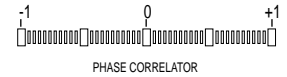

A5

B5

A6

B6

A7

B7

A8

B8

- 12345678 EXT ○ - Ø REF
- 12345678 EXT ○ - Ø IN
- A B ○ - INPUT
- VU PPM ○ - DYN.

**LAFONT**  
Audio Labs

FUSE  
117V/500mA  
230V/315mA  
slow blow

CAUTION: To prevent electric shock, do not remove cover. No user service parts inside. Refer servicing to qualified personnel only.