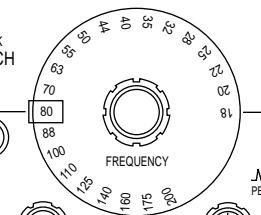

24dB/oct.

PEAK NOTCH