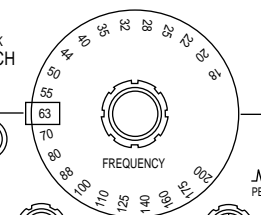

WIDTH

RANGE

BALANCE

PEAK NOTCH