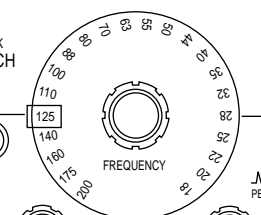

WIDTH

RANGE

BALANCE

PEAK NOTCH