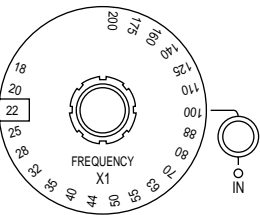

HI-PASS

24dB/oct.

PEAK NOTCH

WIDTH

RANGE

BALANCE

PEAK NOTCH

WIDTH

RANGE

BALANCE

PEAK NOTCH

WIDTH

RANGE

BALANCE

LO-PASS

24dB/oct.

POWER

CINEMA FILTER SET

LAFONT Audio Labs

FUSE
117V/500mA
230V/315mA
slow blow

LAFONT Audio Labs

Model LP-25

Made in France