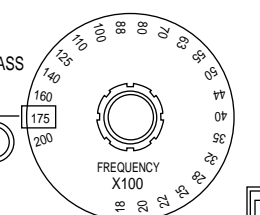

WIDTH

RANGE

BALANCE

LO-PASS

24dB/oct.

POWER